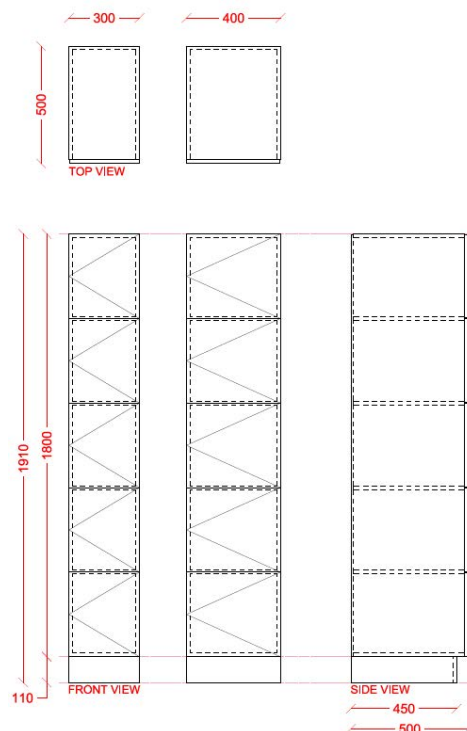

INTERLOC LOCKER TYPE **INTERLOC C5**

5 DOOR LOCKER UNIT. SMALL BAG AND PERSONAL ITEMS.

- ▶ 1800mm high x 500mm deep (standard)
- ▶ 300mm wide or 400mm wide (standard)
- ▶ Custom dimensions available upon
- ▶ Interloc Plinth 110mm high black (standard)
- ▶ Or Custom height plinth (Interloc recommend no lower than 80mm) custom colours also available
- ▶ Nominate Interloc Locking - request Interloc options
- ▶ Bulkheads available
- ▶ End Panels / Filler Panels to suit
- ▶ Interloc Numbering coloured labels or option for printed labels at extra cost
- ▶ Vents optional (vertical or horizontal)
- ▶ Sloping Tops optional
- ▶ Coloured Internals optional