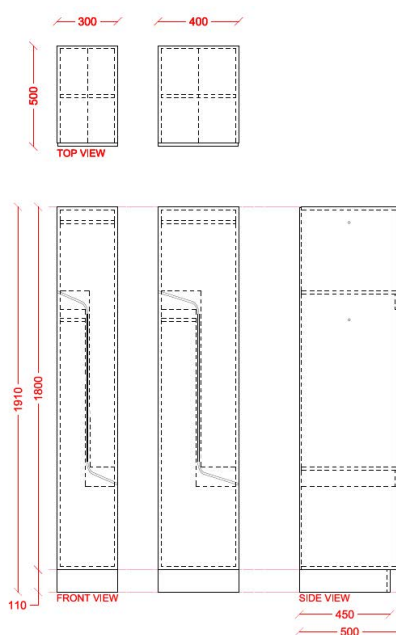

## INTERLOC LOCKER TYPE

# INTERLOC BH WAVE EXTRA LONG NECK

**EXTRA LONG NECK DOOR.  
EXTRA LONG HANGING LENGTH.  
SUITABLE: LONG COATS, BAGS, SHIRTS, TROUSERS ETC.**

- ▶ 1800mm high x 500mm deep (standard)
- ▶ 300mm wide or 400mm wide (standard)
- ▶ Hanging height 1280 mm
- ▶ Coat hangers included
- ▶ Custom dimensions available on request
- ▶ Interloc Plinth 110mm high black (standard)
- ▶ Or Custom height plinth (Interloc recommend no lower than 80mm) custom colours also available
- ▶ Nominate Interloc Locking - request Interloc options
- ▶ Bulkheads available
- ▶ End Panels Filler / Panels to suit
- ▶ Interloc Numbering coloured labels or option for printed labels at extra cost
- ▶ Vents optional (vertical or horizontal)
- ▶ Sloping Tops Optional
- ▶ Coloured Internals optional