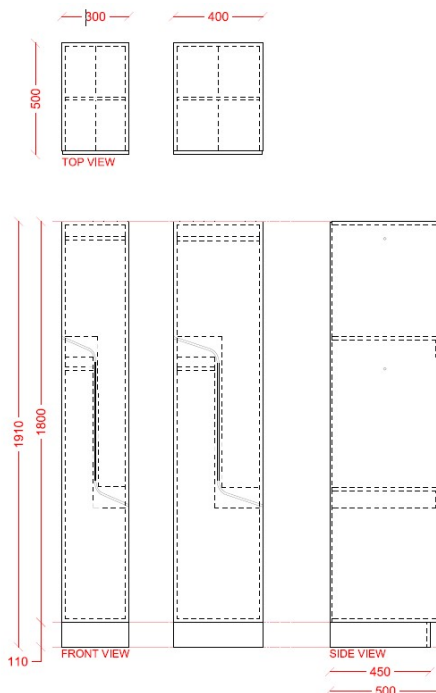

## INTERLOC LOCKER TYPE

# INTERLOC B WAVE LONG NECK

**DOOR INTERLOCKING TYPE.  
LONG HANGING LENGTH.  
SUITABLE: COATS, BAGS, SHIRTS, TROUSERS ETC.**

- ▶ 1800mm high x 500mm deep (standard)
- ▶ 300mm wide or 400mm wide (standard)
- ▶ Hanging height 1165mm
- ▶ Coat hangers included
- ▶ Custom dimensions available upon request
- ▶ Interloc Plinth 110mm high black (standard)
- ▶ Or Custom height plinth (Interloc recommend no lower than 80mm) custom colours also available
- ▶ Nominate Interloc Locking - request Interloc options
- ▶ Bulkheads available
- ▶ End Panels / Filler Panels to suit
- ▶ Interloc Numbering coloured labels or option for printed labels at extra cost
- ▶ Vents optional (vertical or horizontal)
- ▶ Sloping Tops optional
- ▶ Coloured Internals optional