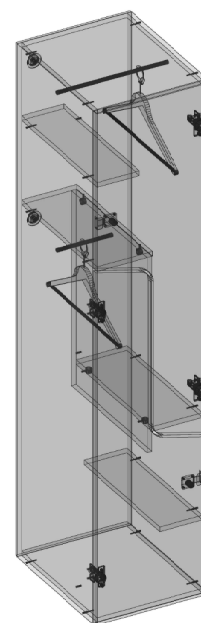

## INTERLOC LOCKER TYPE

# INTERLOC B WAVE LONG NECK

**DOOR INTERLOCKING TYPE.  
LONG HANGING LENGTH.  
SUITABLE: COATS, BAGS, SHIRTS, TROUSERS ETC.**

- ▶ 1800mm high x 500mm deep (standard)
- ▶ 300mm wide or 400mm wide (standard)
- ▶ Hanging height 1165mm
- ▶ Coat hangers included
- ▶ Custom dimensions available upon request
- ▶ Interloc Plinth 110mm high black (standard)
- ▶ Or Custom height plinth (Interloc recommend no lower than 80mm) custom colours also available
- ▶ Nominate Interloc Locking - request Interloc options
- ▶ Bulkheads available
- ▶ End Panels / Filler Panels to suit
- ▶ Interloc Numbering coloured labels or option for printed labels at extra cost
- ▶ Vents optional (vertical or horizontal)
- ▶ Sloping Tops optional
- ▶ Coloured Internals optional